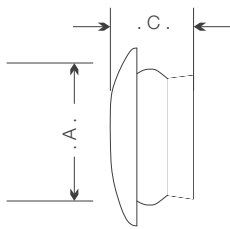

outdoor

Orilla

Surface mounted luminaire

ORILLA 240

ORILLA S

Product Information

- > Lamp Type
COB
- > Dimming Options
Not Available
- > Nominal Operating Voltage
24VDC
- > Control Type
On / Off
- > Median useful life
L70B10 30,000 Hours
- > Materials
Body: Die-Cast Aluminum +
Tempered Glass, Stainless Steel
- > Screws, Anodized Aluminum Reflector
- > Installation Type
Wall Mounted
- > Ingress protection
Code IP66
- > Mech. impact
Ik08
- > Power Factor
0.9+
- > Working Temperature
Ta : -15°C ~ +55°C
- > Protection Class
IEC Safety Class I
- > Finish
Polyester powder coat
with phospho-chromated
pre finish.

W240

Orilla S

Model modelo	Power energía	Color temperature CCT temperatura del color	Luminous Flux lm flujo luminoso	Beam angle deg. Ángulo de haz
ORILLA 240	06	3000k.4000k.6500k	630	240° x 13°
ORILLA S	08 15	R.G.B	1180 1450	360° x 10°

Ordering Guide Sample *Ejemplo de la guía de pedido*

MO-WATT-ITL-CT-VA-OA-OB

EXAMPLE : CURV 18 SM 30 BA01 OA02 OB01

MO	Model	WATT	ITL	Installation Type	CT	C.C.T	BA+	Lamp Type	OA+	Body Colour	OB+	Voltage
	Orilla 360	06	SM	Surface Mounted	27	2700K	01	360° x 13°	01	Graphite	01	220VAC
	Orilla Recessed	06	SR	Surface Recessed	30	3000K	02	360° x 10°	02	White	02	24VDC
	Orilla 240	06			40	4000K	03	240° x 13°				
	Orilla S	08			57	5700K	04	360° x 10°				
		15			0X	R,G,B						

Product Dimensions *Dimensión del producto*

Recessed

Surface 360

Orilla 240

Orilla S

Model / Watt <i>modelo / power</i>	Diameter A <i>diametro</i>	Height L <i>altura</i>	Width B <i>anchura</i>	Depth C <i>fondo</i>	Cuthole <i>agugero</i>
Orilla 360	125mm	94mm	94mm	33mm	100mm
Orilla Recessed	110mm	-	-	52mm	-
Orilla 240	-	100mm	68mm	70mm	-
Orilla S	-	153mm	80mm	93mm	-